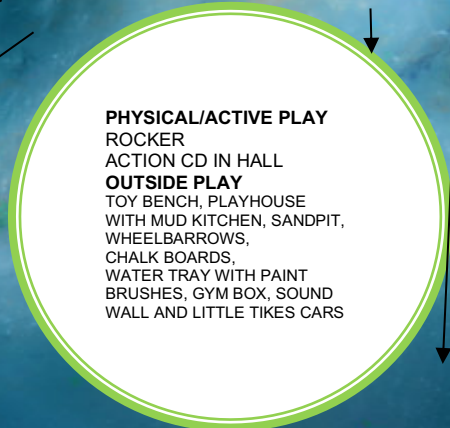

OUTDOOR PROVISION

CONCERTINA DOOR

CREATIVE, MESSY, MARK MAKING
EQUIPMENT ON ART TABLE (PREVIOUSLY REGISTRATION TABLE) PRITT STICKS, PAINT, COLOURED PENCILS, GLITTER AND PAPER. RESOURCES AND TOOLS FOR PLAY DOUGH TABLE

MUSIC
KEYBOARD AND INSTRUMENT BASKET

CHOICES
CUPBOARD

BOOK CORNER
BOOK CORNER WITH RUGS, CARPETS, BLANKETS AND BEANBAGS
PUPPET BOX
STORY – 'WHATEVER NEXT' AND CHOICE OF STORY

ACTION PLAY
POP UP TOYS
FINE MOTOR/MATHS
PUZZLES & GAMES, BEADS FOR THREADING, TOOLS ON PLAYDOUGH TABLE AND ART TABLE AFTER REGISTRATION AND ICT EQUIPMENT