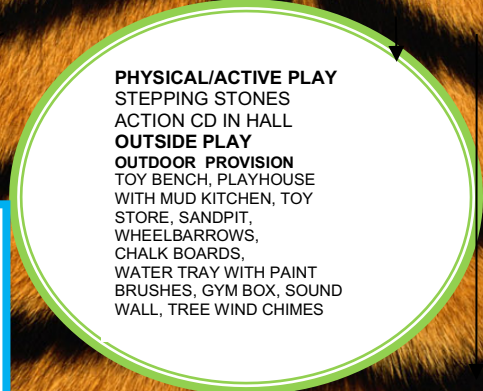

OUTDOOR PROVISION

CONSCIENTIA DOOR

CREATIVE, MESSY, MARK MAKING
EQUIPMENT ON ART TABLE (PREVIOUSLY REGISTRATION TABLE) PRITT STICKS, PAINT, COLOURED PENCILS, GLITTER AND PAPER. RESOURCES AND TOOLS FOR PLAY DOUGH TABLE

MUSIC
KEYBOARD AND INSTRUMENT BASKET

CHOICES
CUPBOARD

BOOK CORNER
BOOK CORNER WITH RUGS, CARPETS, BLANKETS AND BEANBAGS
PUPPET BOX
STORY - 'THE TIGER WHO CAME TO TEA'
CHOICE OF STORY

ACTION PLAY
POP UP TOYS
FINE MOTOR/MATHS
PUZZLES & GAMES, BEADS FOR THREADING, TOOLS ON PLAYDOUGH TABLE AND ART TABLE AFTER REGISTRATION AND ICT EQUIPMENT

HEURISTIC PLAY
WOODEN PEGS IN BASKETS
POST BOX FOR POSTING NAMES CARDS DURING REGISTRATION/ROLLING SNACK

ROLE PLAY/IMITATION PLAY/HOME CORNER AND KITCHEN WITH 'TIGER WHO CAME TO TEA' THEME

SMALL WORLD
'NOAH'S ARK'